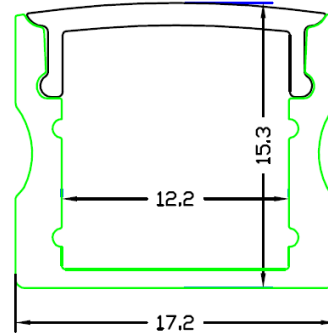

Product Data Sheet

Category: Project / Architectural

Application: Surface Mounted Profile

Product Code: PR-LIN-172153

Product Name: Aluminium Linear (17.2x15.3mm) Profile

- Features:**
- Linear profile
 - Can be used with clear, frosted or opal diffuser
 - Suitable for under-shelf lighting, workstation task lighting, accent lighting, display and cabinet lighting
 - Single continuous lengths of up to 2.5m
 - Standard anodised finish, optional colour coating is available on request
 - Can be used with numerous NPA LED Flex products, with PCB board width up to 12mm

Related Products:

Product	Product Code	Description
End caps (pair)	PREC-LIN-172153	One with hole for wire entry, one without
Mounting clip	PRMC-LIN-172153	Mounting bracket for profile
Clear diffuser	PRC-LIN-C	Transparent, LEDs visible
Frosted diffuser	PRC-LIN-F	Semi-transparent
Opal diffuser	PRC-LIN-O	Fully diffused, no spotting