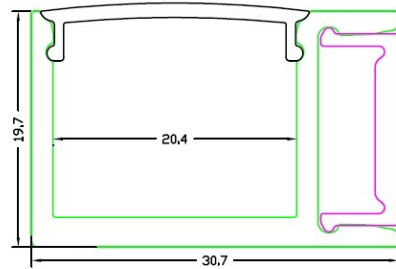

Product Data Sheet

Category: Project / Architectural

Application: Surface Mounted Profile

Product Code: PR-LIN-WM-307197

Product Name: Aluminium Linear Wall Mounted (30.7x19.7mm) Profile

- Features:**
- Linear wall mounted profile
 - Can be used with clear, frosted or opal diffuser
 - Suitable for wall mounted lighting, as accent lighting, display and cabinet lighting
 - Single continuous lengths of up to 2.5m
 - Standard anodised finish, optional colour coating is available on request
 - Can be used with numerous NPA LED Flex products

Related Products:

Product	Product Code	Description
End caps (pair)	PREC-LIN-WM-307197	One with hole for wire entry, one without
Mounting clip	PRMC-LIN-WM-307197	Mounting bracket for profile
Clear diffuser	PRC-LIN-WM-307197-C	Transparent, LEDs visible
Frosted diffuser	PRC-LIN-WM-307197-F	Semi-transparent
Opal diffuser	PRC-LIN-WM-307197-O	Fully diffused, no spotting